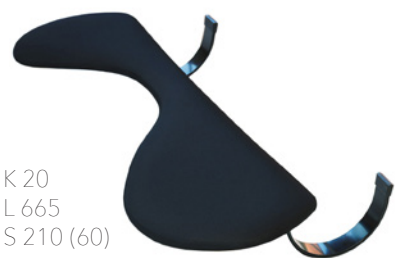

K 15
L 660
S 200 (60)

ARMREST support

ARMREST relieves the forearm and prevents 'mouse arm' as well as tension in the neck/shoulders. The asymmetrical design makes the armrest compatible with most ergonomic mice. Fits both straight and angled desktops. The PU leather surface layer can be sanitised. Easy to fit. Adjustable mounting. Materials: PU leather, foam rubber, MDF, sheet metal, metal.

Dimensions (mm)	Colour	Article no.
660 x 200 x 15	Black	505100

K 20
L 665
S 210 (60)

ARMREST ADVANCE forearm support

ARMREST ADVANCE supports the forearm and prevents 'mouse arm' as well as tension in the neck/shoulders. The asymmetrical design makes the armrest compatible with most ergonomic mice. Fits both straight and angled desktops. Surface layer made of dirt-repellent lycra textile or faux leather for easier cleaning. Easy to fit. Adjustable mounting. Materials: Lycra, foam rubber, MDF, sheet metal, steel.

Dimensions (mm)	Colour	Article no.
665 x 210 x 20	Black, Lycra textile	505408
665 x 210 x 20	Black, faux leather	505411

K 25
L 560
S 220 (153)

ARM REST textile forearm support

ARMREST relieves the forearm and prevents symptoms such as 'mouse arm' and tension in the neck/shoulders. Fits both straight and angled desktops. Surface layer made of dirt-repellent Lycra textile. Easy to fit. Adjustable mounting. Material: Lycra, foam rubber, MDF, metal.

Dimensions (mm)	Colour	Article no.
560 x 220 x 25	Black	505560