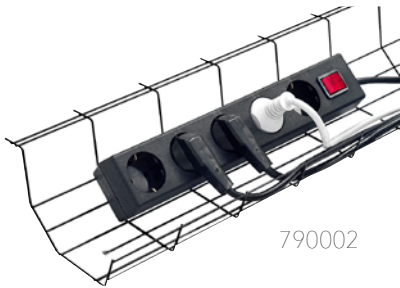

CPU computer holder

The CPU-holder places the tower computer under the desk. Adjustable width-ways and in height to accommodate different sizes and shapes of computer. Quick and easy assembly. Also suitable for desks with turned-up edges. Materials: Metal, textile.

Product	Colour	Article no.
CPU computer holder, adjustable	Silver	500990

WIRE CABLE cable basket

Metal wire cable tray in various widths and lengths to help to store cables under the desk. Materials: Metal.

Dimensions (mm)	Colour	Article no.
490 x 150 x 80	Black	790005
720 x 150 x 80	Black	790002
790 x 105 x 65	Silver	105060
790 x 105 x 65	Black	105065
790 x 185 x 105	Silver	185100
790 x 185 x 105	Black	185105