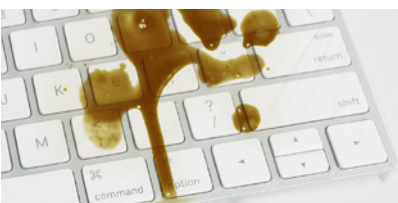

### KEYBOARD SLIM keyboard

KEYBOARD SLIM is an extra-slender keyboard. Thin, sensitive keys with Nordic keyboard layout. Fits TOUCH. Plug and play. Connection via USB. Compatible with Windows and OS X. Materials: ABS plastic, electronics.

### KEYBOARD keyboard cover

KEYBOARD keyboard cover is a thin keyboard cover made of durable, malleable plastic film. Easily to stretch over the keyboard to reduce the spread of infection and to protect against dirt and spills. Easy to replace. Latex-free. Materials: TPU