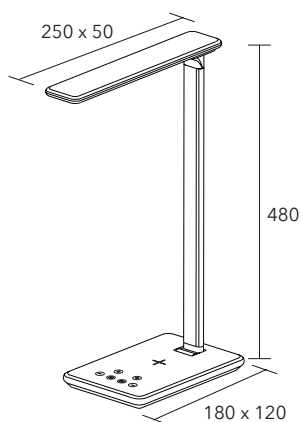

SINGAPORE desk lamp

SINGAPORE desk lamp with adjustable light for the correct circadian rhythm (CCT). Small, collapsible multi-function lamp. Materials: Aluminium, plastic.

Output/light source/luminous flux: 7W LED 420 lumens
Energy efficiency: 75 lumens/watt
Colour temperature: Four different colour temperatures: 2900, 3400, 4100, 5000K
Colour reproduction: 80 Ra
Lighting intensity: 0-1020 Lux (40 cm)
Energy efficiency class: G
Dimmer: Variable dimmer
Charging function: Qi charging, USB charging